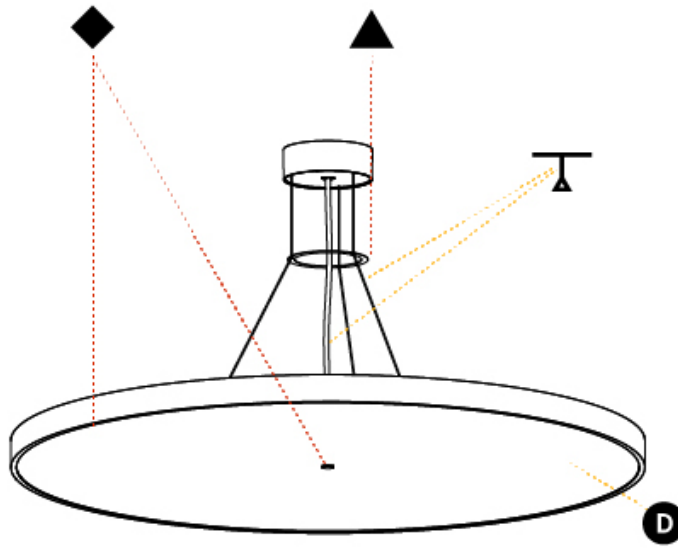

A300006-

PROJECT	_____
TYPE	_____
SPECIFIER	_____
QUANTITY	_____
DATE	_____