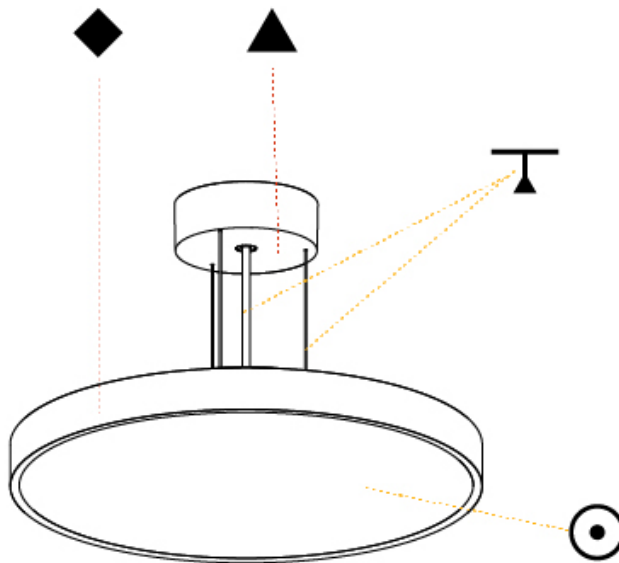

SIGN DIVA SUSPENSION

A300002-

PROJECT

TYPE

SPECIFIER

QUANTITY

DATE

A